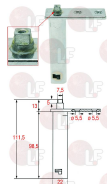

COLDLINE G106461552

Hinges, catches and accessories

3053930 SHORT PIN HINGE INTERTECNICA 28XC
with square pin 7.5 mm
for Refrigerated cupboard (STUDIO 54) OASIS1400
OASIS700
for Refrigerated cupboard (WHIRLPOOL) AFW1400
AFW700
for Refrigerated cupboard (AFINOX) AR300LT